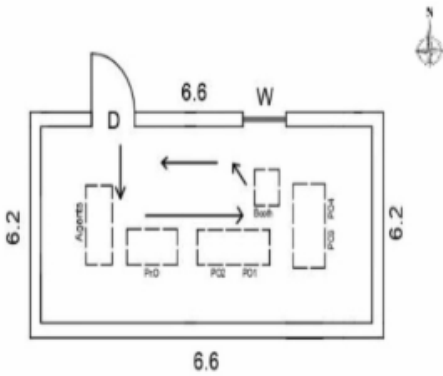

Nazri Naksha

Google Map View

Polling Station Building Front View

Polling Station Front View

Cad View

Key MAP View