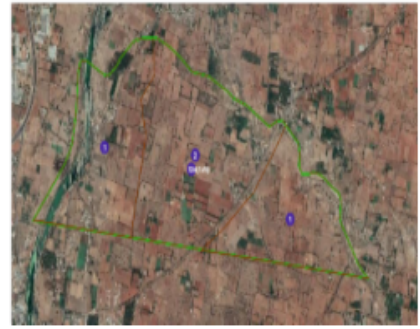

Nazri Naksha

Google Map View