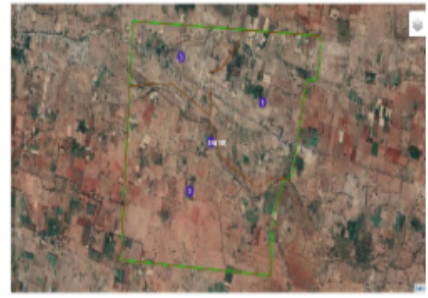

Nazri Naksha

Google Map View