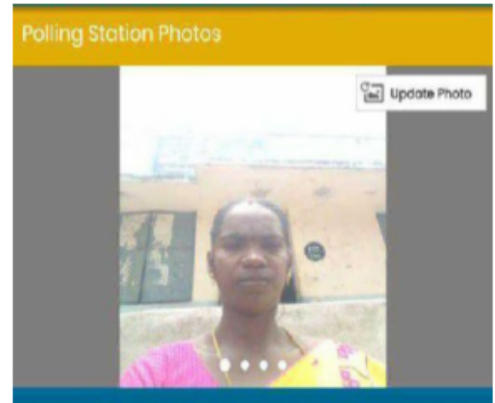

Polling Station Building Front View

Polling Station Front View