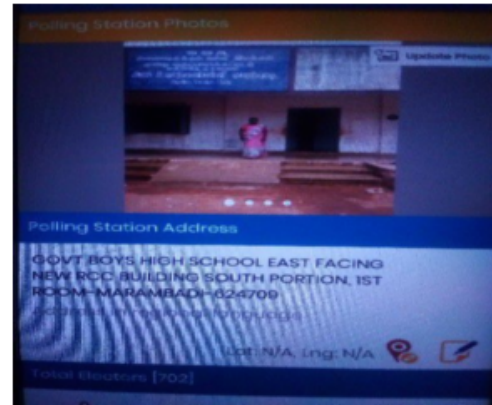

Polling Station Front View