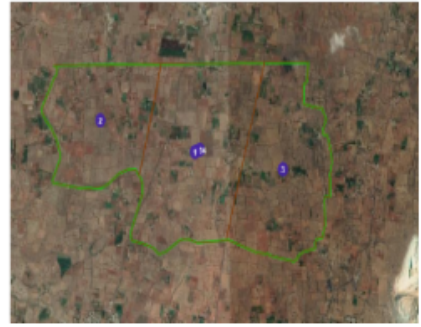

Nazri Naksha

Google Map View