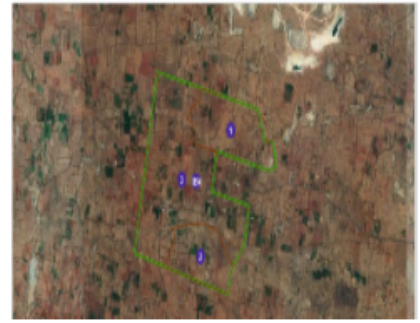

Nazri Naksha

Google Map View