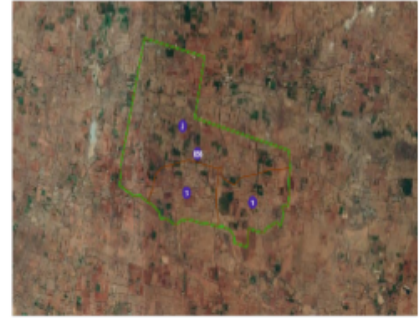

Nazri Naksha

Google Map View