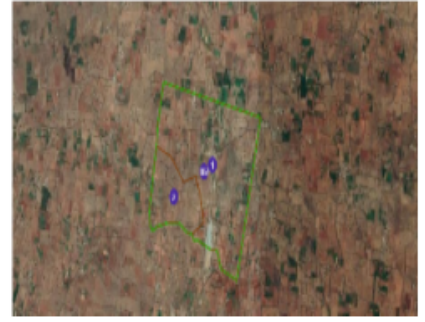

Nazri Naksha

Google Map View