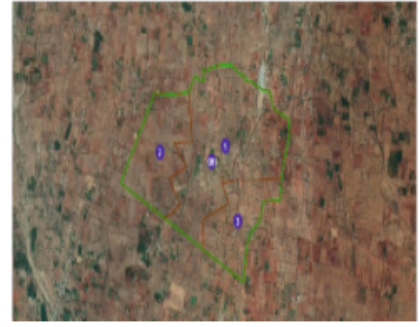

Nazri Naksha

Google Map View