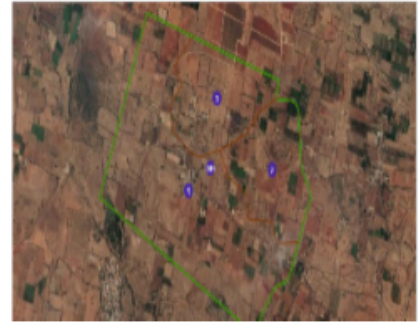

Nazri Naksha

Google Map View