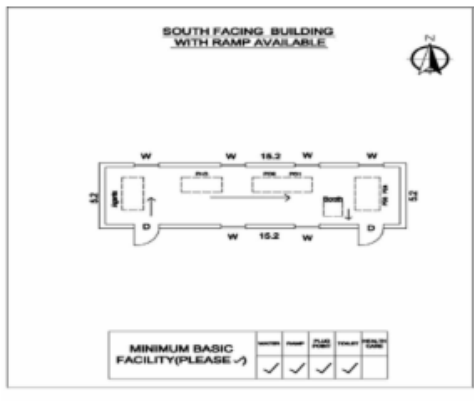

Nazri Naksha

Google Map View

Polling Station Building Front View

Polling Station Front View

Cad View

Key MAP View