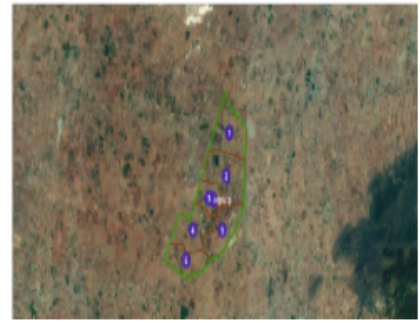

Nazri Naksha

Google Map View