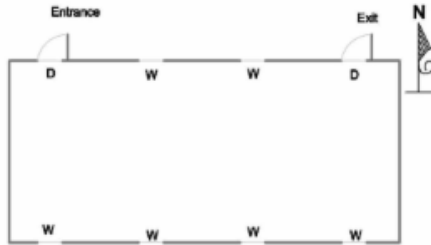

Cad View

Key MAP View

RAMP	WATER	TOILET	ELECTRICITY	HEALTH CARE
✓	✓	✓	✓	✓