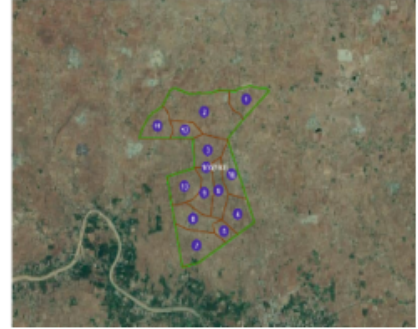

Nazri Naksha

Google Map View