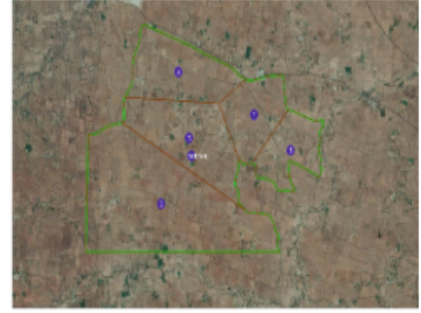

Nazri Naksha

Google Map View