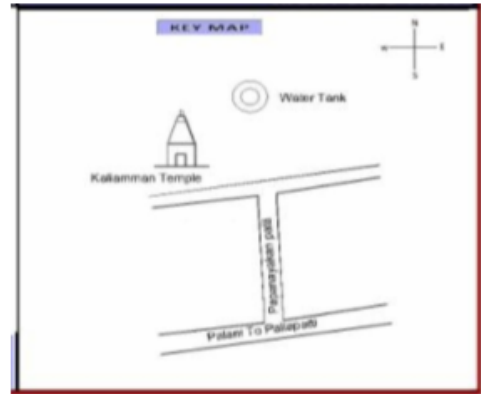

Polling Station Front View

Cad View

Key MAP View

MARAVANKURU ASSEMBLY CONSTITUENCY

See under the sketch

SKETCH

Rolling Station Number : 1 - 137A

Number of Voters attached : 1

DESCRIPTION OF POLLING STATION

1) Location of Polling Station (Name) : P. O. A. School (மாவட்டப்பள்ளி)	Facing East
2) Area in square meter : 36.70 Sqm	
3) Name of road : பட்டி	
4) Name of Survey : 137A	
5) Whether building is a joint use building or a school use building : P. O. A.	
6) Number of windows : 1	
7) Number of doors : 1	