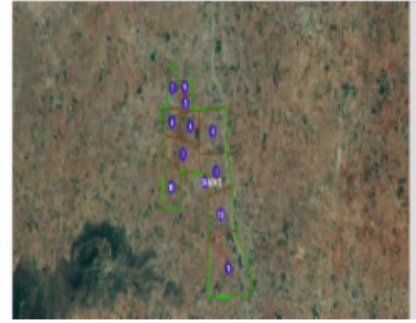

Nazri Naksha

Google Map View