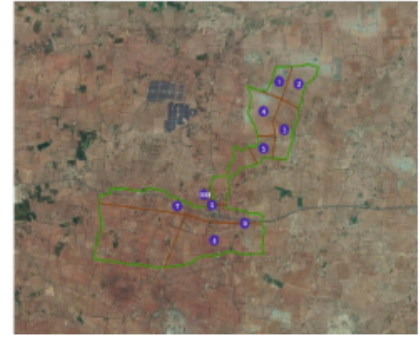

Nazri Naksha

Google Map View