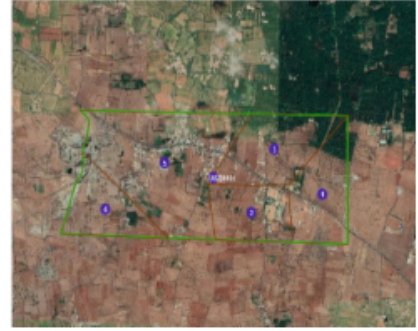

Nazri Naksha

Google Map View