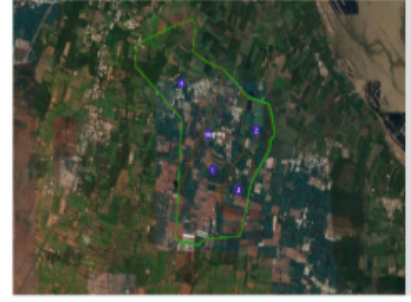

Nazri Naksha

Google Map View