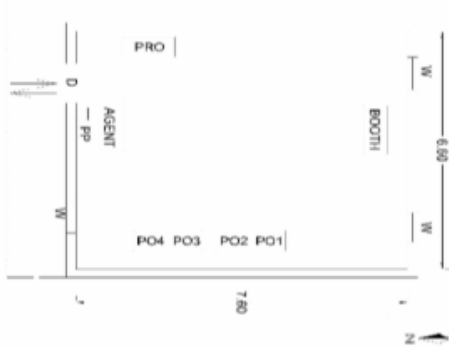

Nazri Naksha

Google Map View

Polling Station Building Front View

Polling Station Front View

Cad View

Key MAP View