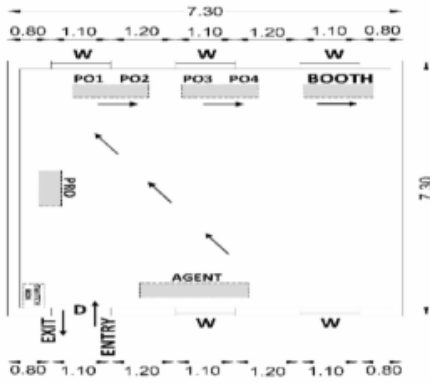

Nazri Naksha

Google Map View

Polling Station Building Front View

Polling Station Front View

Cad View

Key MAP View