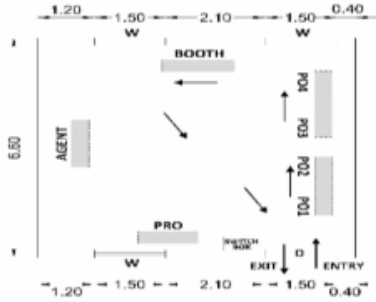

Nazri Naksha

Google Map View

Polling Station Building Front View

Polling Station Front View

Cad View

Key MAP View