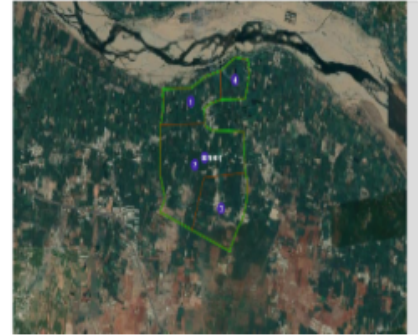

Nazri Naksha

Google Map View