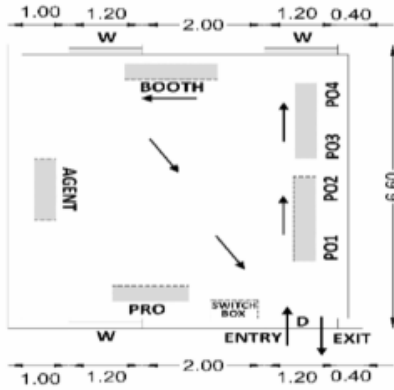

Nazri Naksha

Google Map View

Cad View