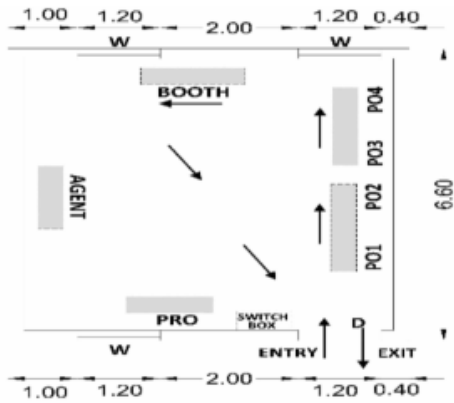

Nazri Naksha

Google Map View

Polling Station Building Front View

Polling Station Front View

Cad View

Key MAP View