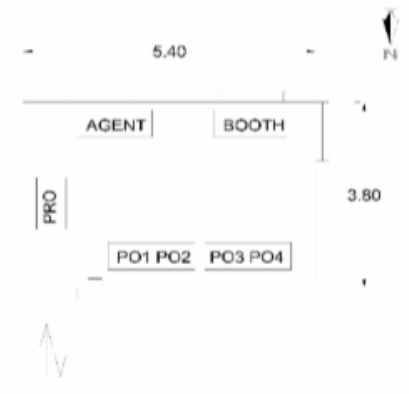

Nazri Naksha

Google Map View

Polling Station Building Front View

Polling Station Front View

Cad View

Key MAP View