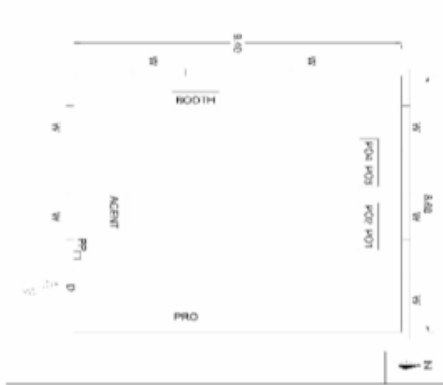

Nazri Naksha

Google Map View

Polling Station Building Front View

Polling Station Front View

Cad View

Key MAP View