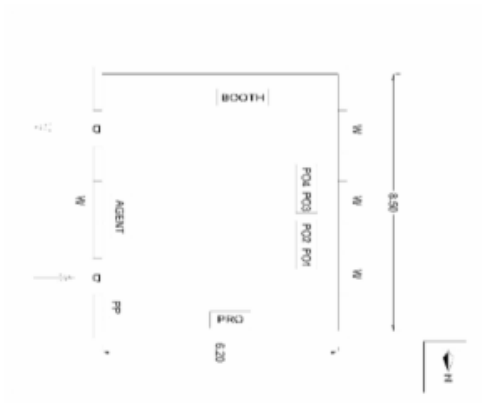

Nazri Naksha

Google Map View

Polling Station Building Front View

Polling Station Front View

Cad View

Key MAP View