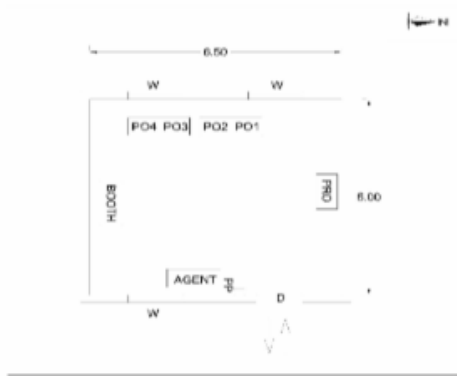

Nazri Naksha

Google Map View

Polling Station Building Front View

Polling Station Front View

Cad View

Key MAP View