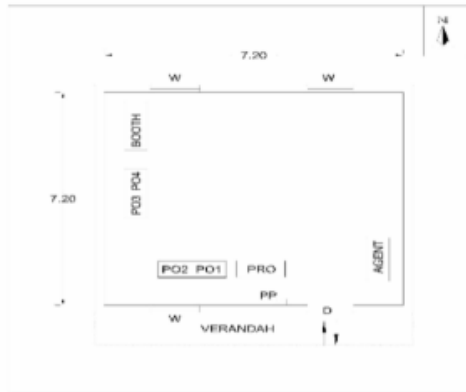

Nazri Naksha

Google Map View

Polling Station Building Front View

Polling Station Front View

Cad View

Key MAP View