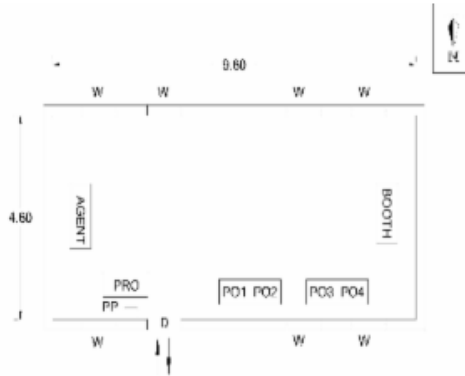

Nazri Naksha

Google Map View

Polling Station Building Front View

Polling Station Front View

Cad View

Key MAP View