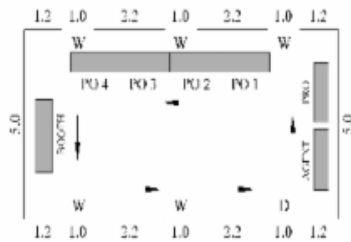

Cad View

Key MAP View

TRICHY TO KARUR MAIN ROAD