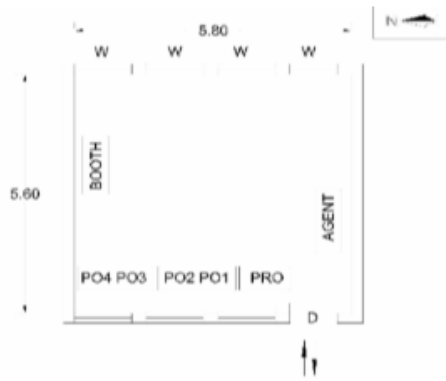

Nazri Naksha

Google Map View

Polling Station Building Front View

Polling Station Front View

Cad View

Key MAP View