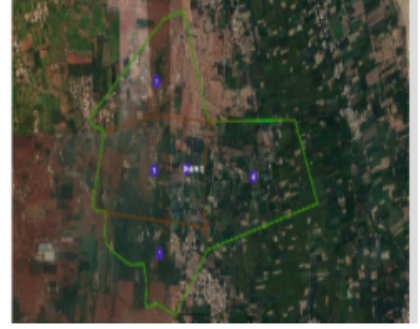

Nazri Naksha

Google Map View