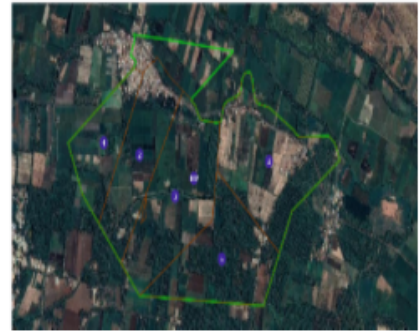

Nazri Naksha

Google Map View