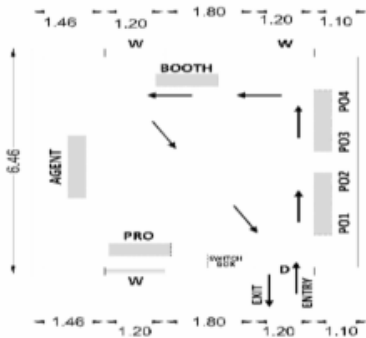

Nazri Naksha

Google Map View

Polling Station Building Front View

Polling Station Front View

Cad View

Key MAP View