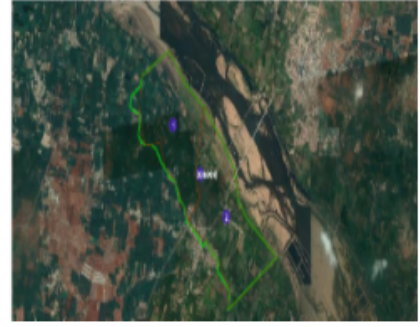

Nazri Naksha

Google Map View