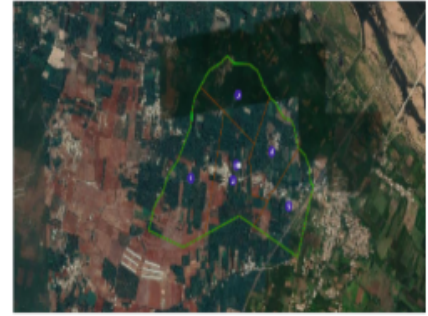

Nazri Naksha

Google Map View