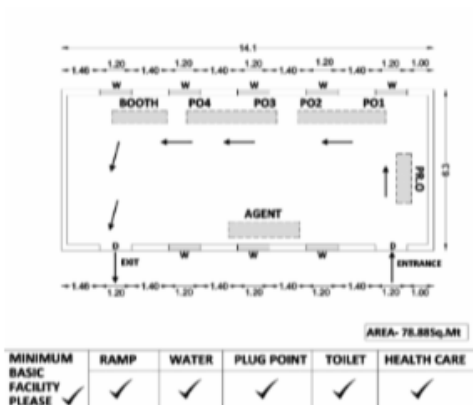

Nazri Naksha

Google Map View

Polling Station Building Front View

Polling Station Front View

Cad View

Key MAP View