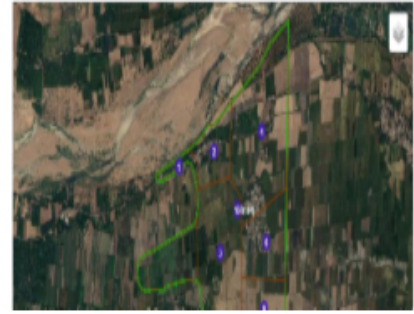

Nazri Naksha

Google Map View