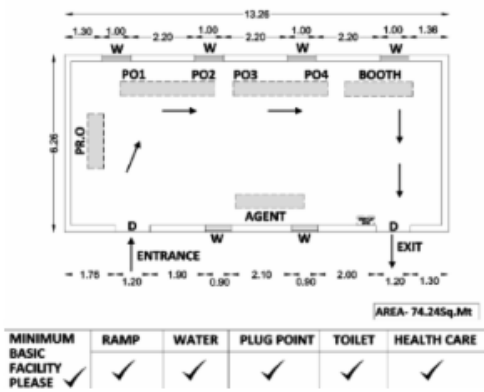

Nazri Naksha

Google Map View

Polling Station Building Front View

Polling Station Front View

Cad View

Key MAP View