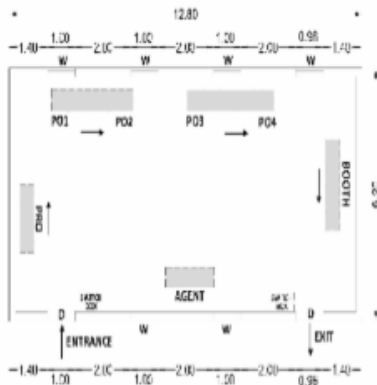

Nazri Naksha

Google Map View

Polling Station Building Front View

Polling Station Front View

Cad View

Key MAP View