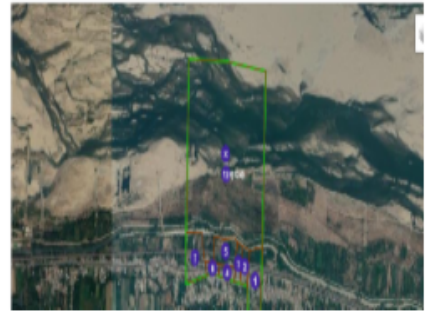

Nazri Naksha

Google Map View