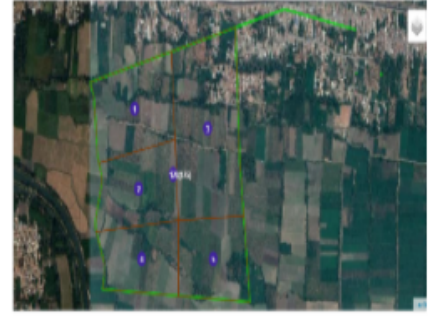

Nazri Naksha

Google Map View