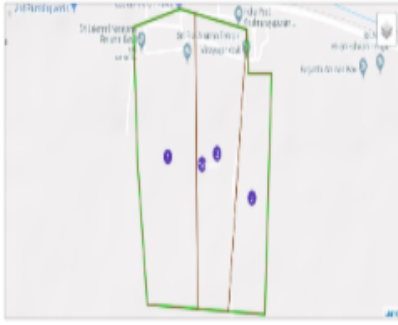

Nazri Naksha

Google Map View