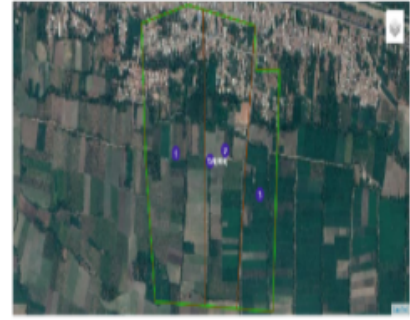

Nazri Naksha

Google Map View