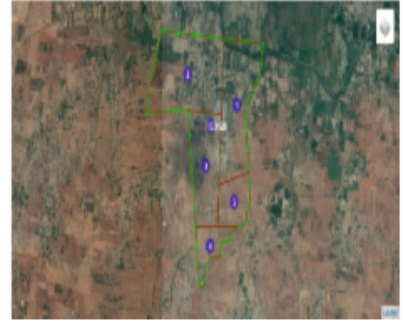

Nazri Naksha

Google Map View