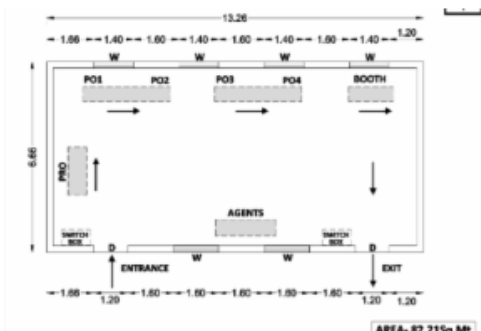

Cad View

Key MAP View

MINIMUM BASIC FACILITY PLEASE	RAMP	WATER	PLUG POINT	TOILET	HEALTH CARE
✓	✓	✓	✓	✓	✓