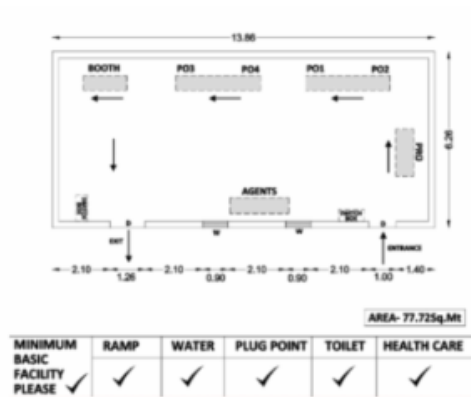

Nazri Naksha

Google Map View

Polling Station Building Front View

Polling Station Front View

Cad View

Key MAP View